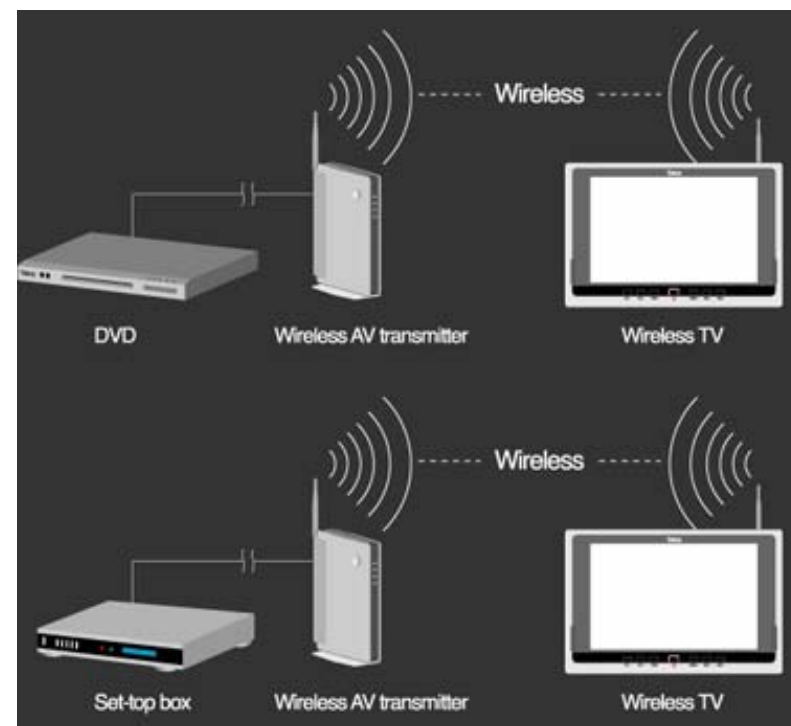

Model:TKW168M-17W		
Display	Screen diagonal	17"
	Aspect ratio	16:09
	Screen brightness	385cd/m ²
	Contrast ratio	400:01:00
	Pixel H x V	1440x900pixels
Sound	Response time	16ms
	Built-in waterproof speaker	3Wx2
Interface	RF Input	PAL,NTSC,SECAM
	YPbPr Input	
	AV input	
Outlook	Material	Acrylic Mirror
	Key	Induction Touch Key
	Numinous Key	White
	Dimension	472x315x65mm
	Weight	4.1kg
Others	Power Source	AC110V-240V,50/60HZ
	Power	50W
	Waterproof	IPX6
	Installation	Wall-mount

Products – Bathtub TV

TKW168M-17W-B

Wireless transmitter

TKW168-17W-B

Wireless transmitter

Model:TKW168M-17W-B		
Display	Screen diagonal	17"
	Aspect ratio	16:09
	Screen brightness	385cd/m ²
	Contrast ratio	400:01:00
	Pixel H x V	1440x900pixels
	Response time	16ms
Sound	Built-in waterproof speaker	3Wx2
Interface	RF Input	PAL,NTSC,SECAM
	YPbPr Input	
	AV input	
Outlook	Material	Acrylic Mirror
	Key	Induction Touch Key
	Numinous Key	White
	Dimension	472x315x65mm
	Weight	4.1kg
Others	Power Source	AC110V-240V,50/60HZ
	Power	50W
	Waterproof	IPX6
	Installation	Installed on bathtub

Model:TKW168-17W-B		
Display	Screen diagonal	17"
	Aspect ratio	16:09
	Screen brightness	385cd/m ²
	Contrast ratio	400:01:00
	Pixel H x V	1440x900pixels
	Response time	16ms
Sound	Built-in waterproof speaker	3Wx2
Interface	RF Input	PAL,NTSC,SECAM
	YPbPr Input	
	AV input	
Outlook	Material	Acrylic Black
	Key	Induction Touch Key
	Numinous Key	White
	Dimension	472x315x65mm
	Weight	4.1kg
Others	Power Source	AC110V-240V,50/60HZ
	Power	50W
	Waterproof	IPX6
	Installation	Installed on bathtub

Features

- The special waterproof structure are suitable to be used in bathroom, kitchen and even outdoor. The waterproof grade is IPX6.
- DVD quality A/V signal is transmitted wirelessly through walls for distance up to 200 feet.
- Induction touch key control for convenient usage and fashionable looking.
- Screen proof panel can be used as a mirror when TV is off.
- Screen proof panel can be used as a mirror when TV is off.