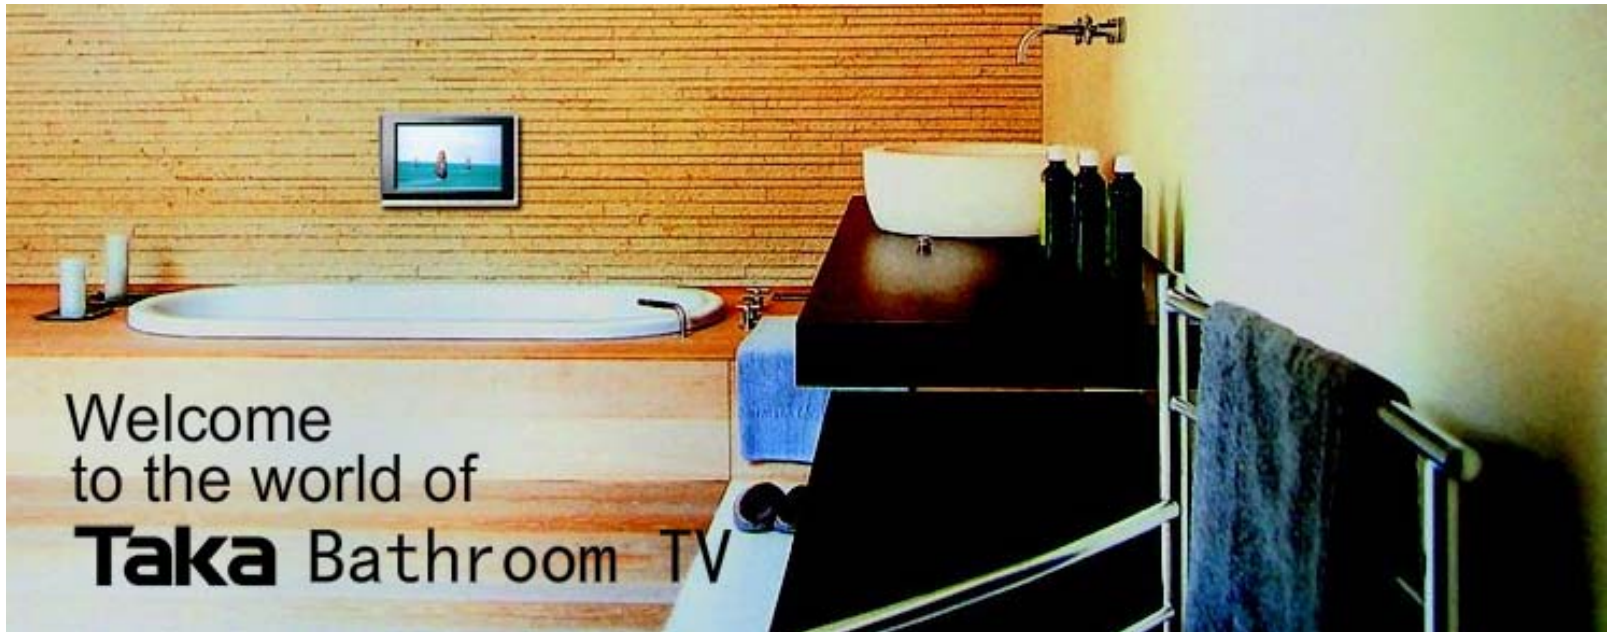

Application